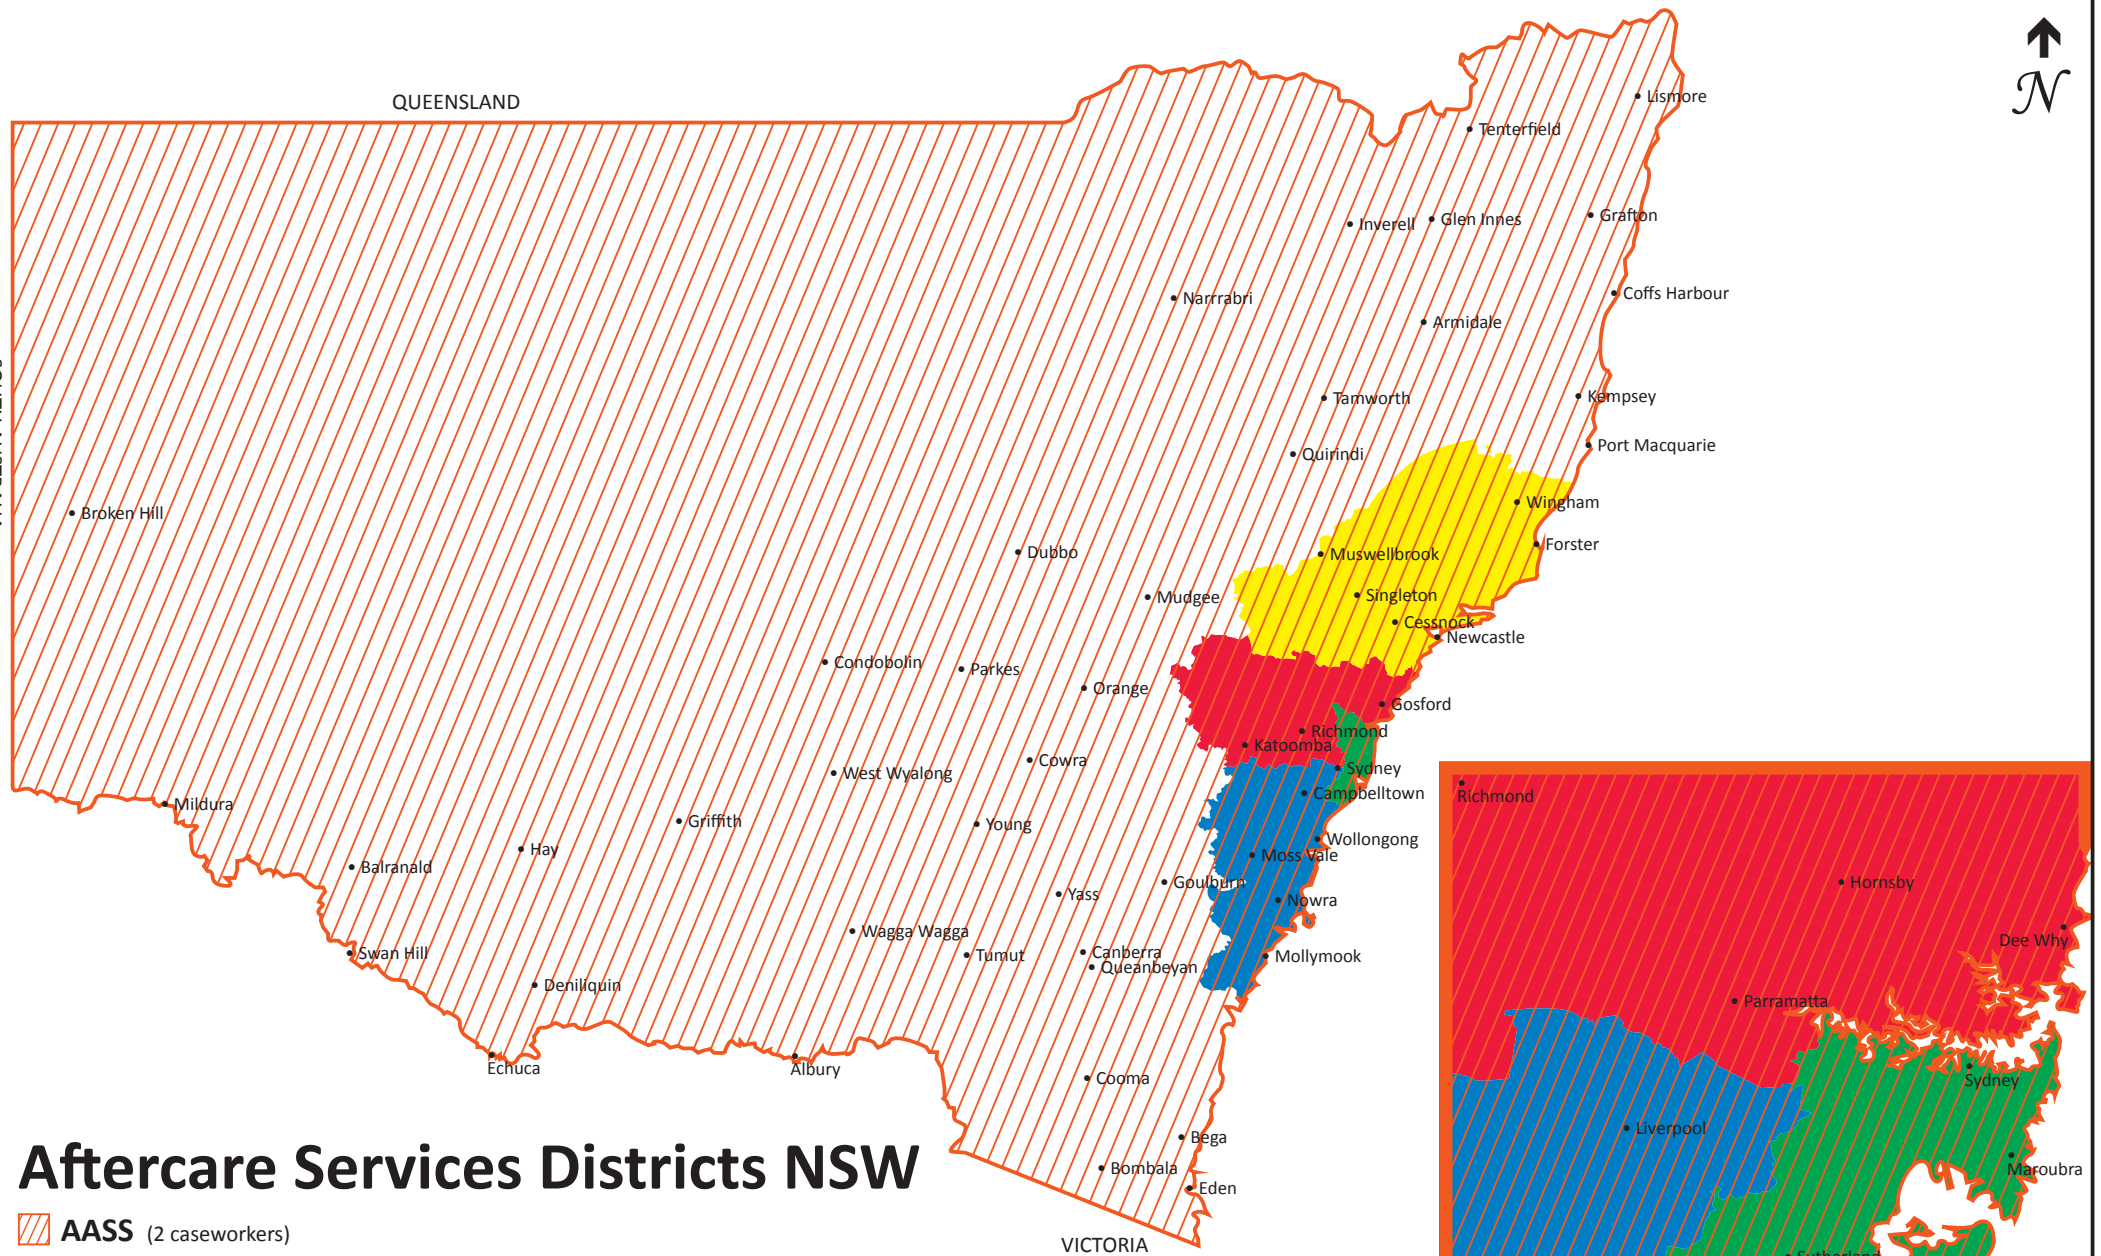

Aftercare Services Area Map

QUEENSLAND

SOUTH AUSTRALIA

Aftercare Services Districts NSW

-  **AASS** (2 caseworkers)
-  **ACE**
-  **Hunter-Manning CatholicCare** (1 full-time caseworker)
-  **PACT and ALIVE**
-  **Relationships Australia**