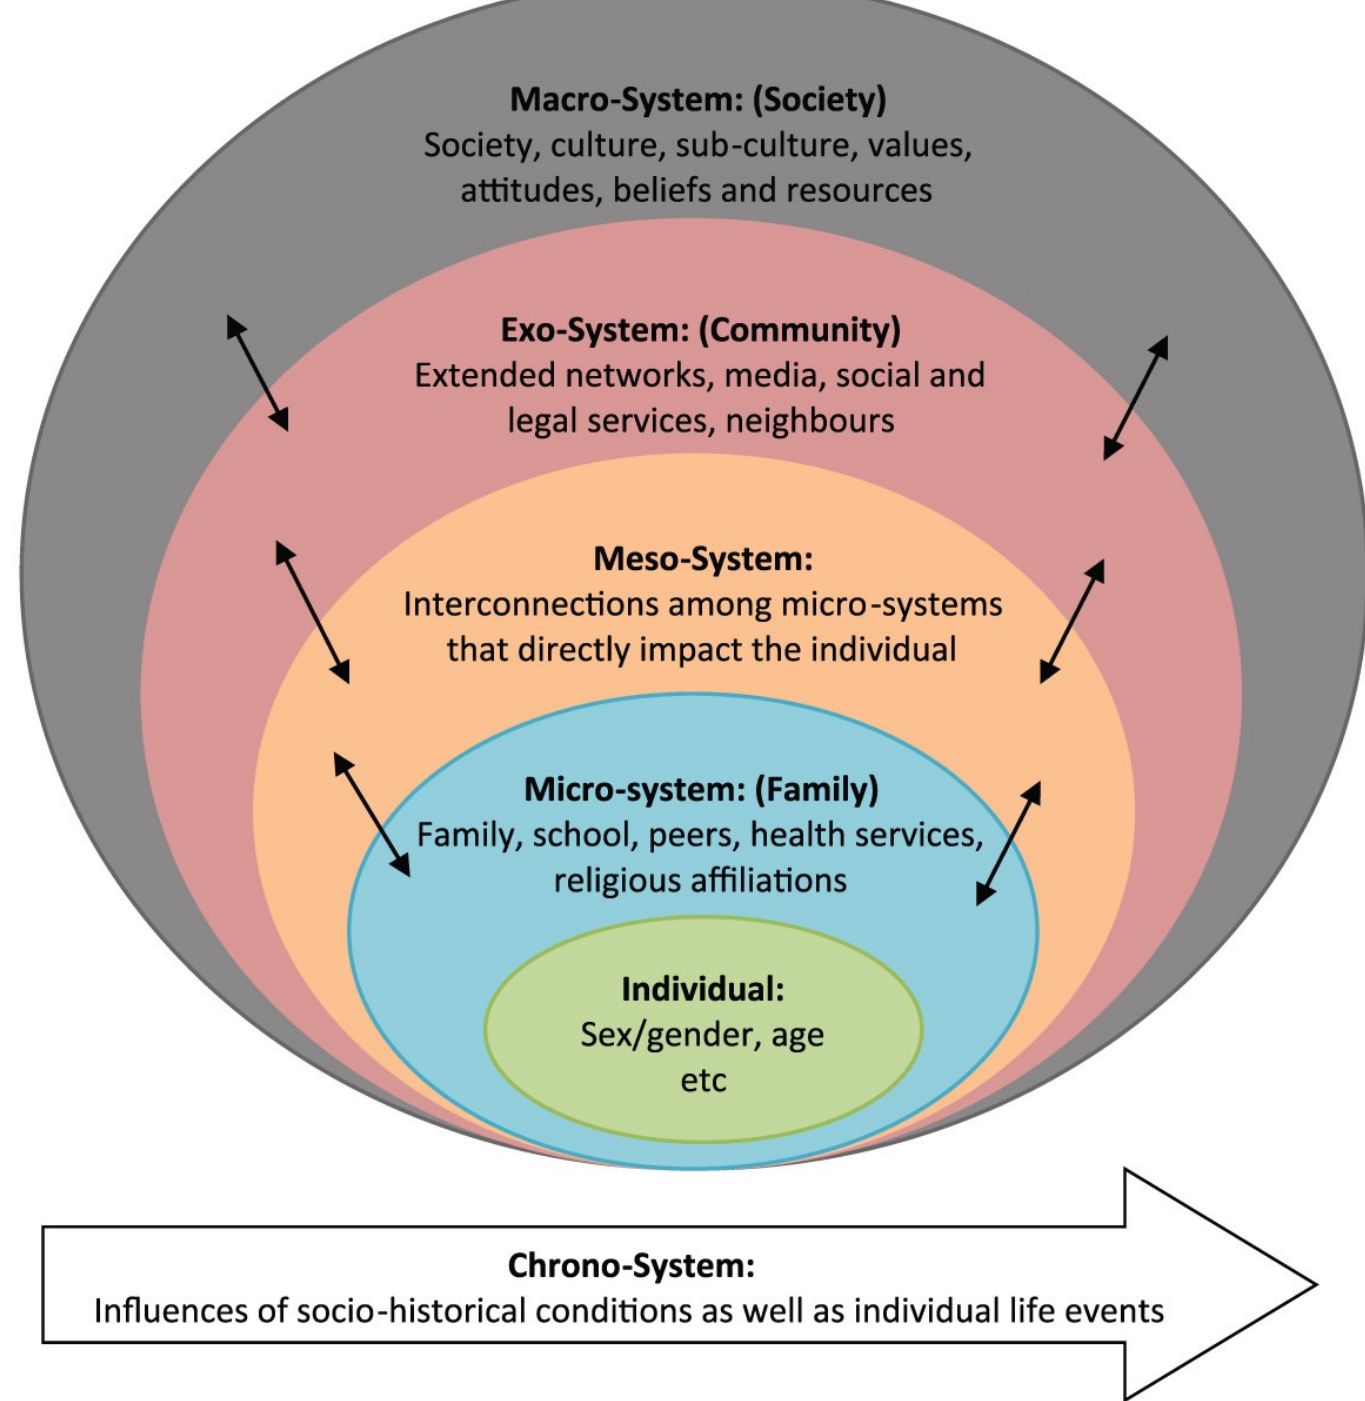

Supporting newly arrived migrants and refugee families where disability is suspected

SSI acknowledges the Aboriginal and Torres Strait Islander peoples as the First Australians and Traditional Custodians of the lands where we live, learn and work. We pay respect to Elders past and present and recognise their continuous connection to Country.

Systems focus

Bio - Psycho - Social

Thank you

www.ssi.org.au